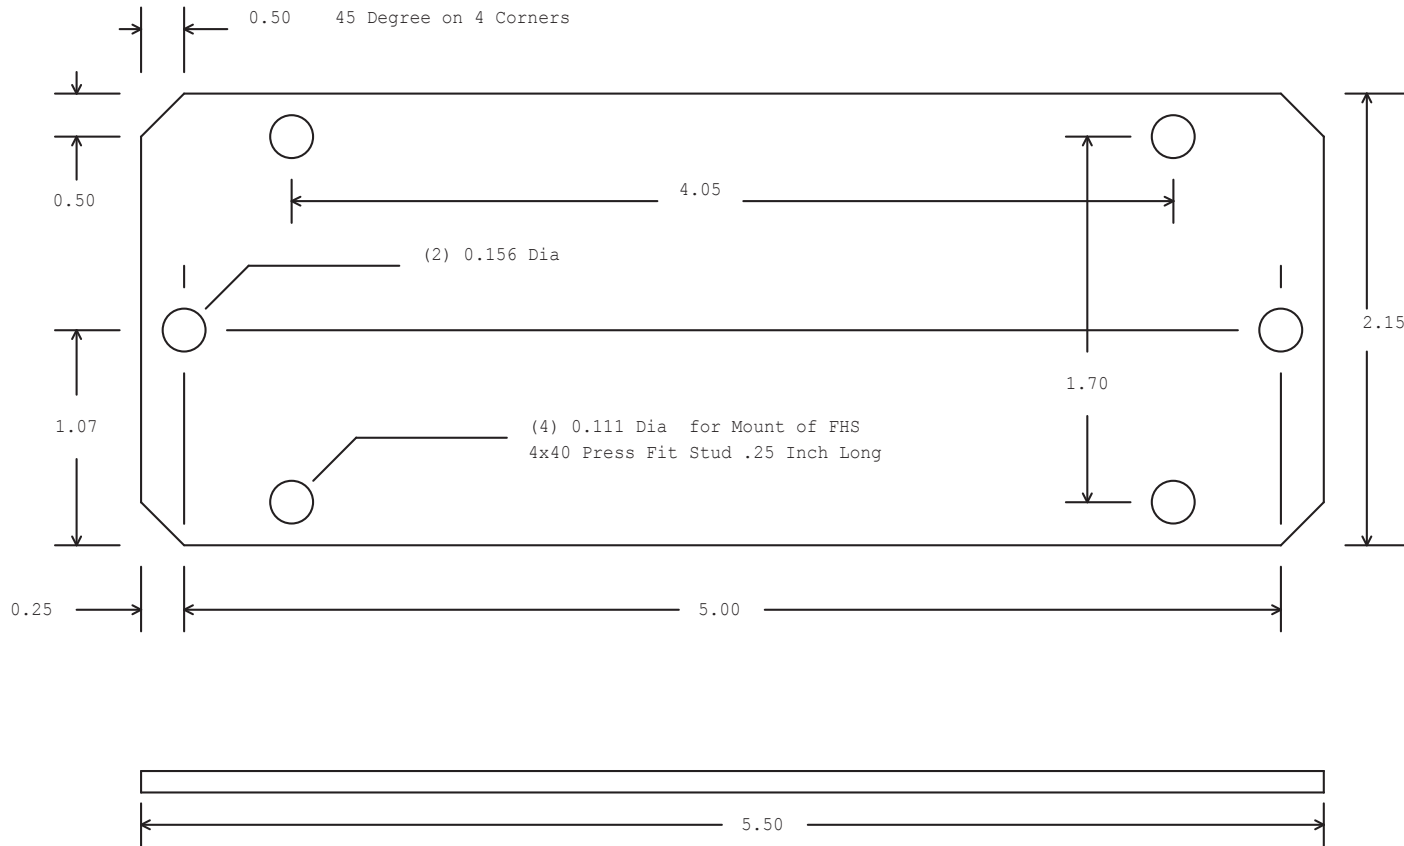

Index Designs Part No. BB-BRACKET-A

DIMENSIONS ARE OUTSIDE DIMENSIONS
ALL DIMENSIONS IN INCHES +/- 0.01

0.062 Aluminum
Iridite Finish

www.indexdesigns.com

Index Designs		
Title Battery Boss Mounting Brackett		
Size A	Document Number BB-BRACKET-A	Rev A
Date:	Wednesday, January 21, 2009	Sheet 1 of 1