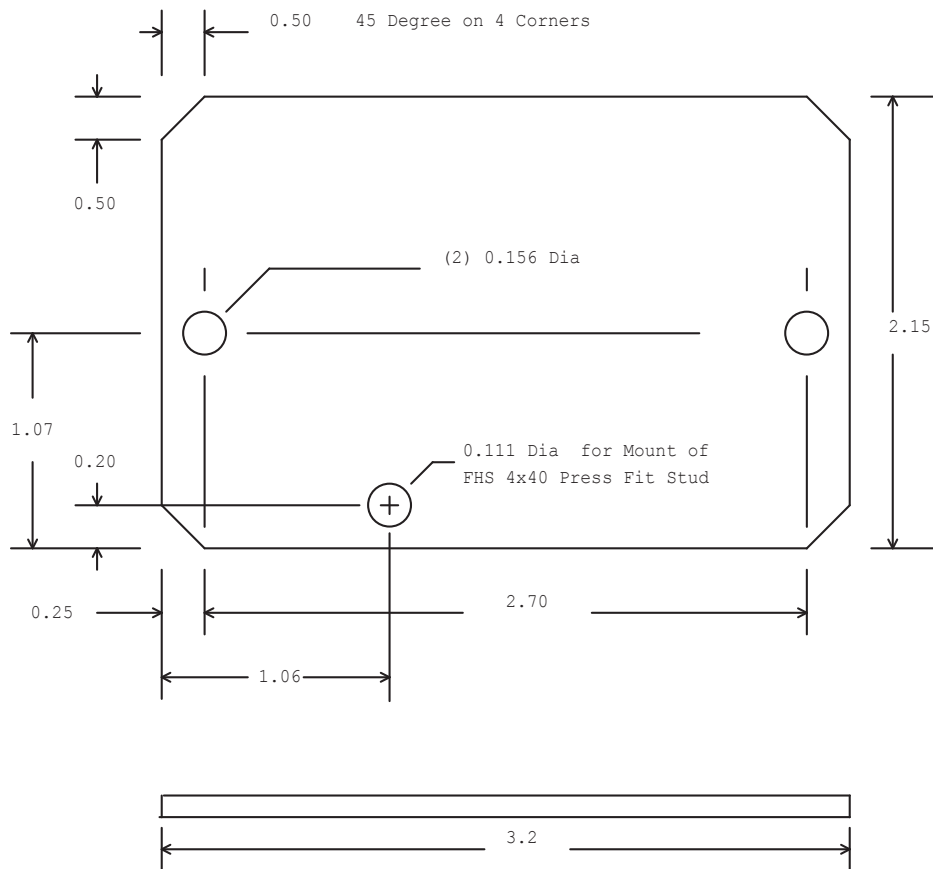

Index Designs Part No. BB-BRACKET-B

DIMENSIONS ARE OUTSIDE DIMENSIONS
ALL DIMENSIONS IN INCHES +/- 0.01

0.062 Aluminum
Iridite Finish

0.25 Long FHS Stud Inserted from bottom side. (Threaded stud on top side.)

www.indexdesigns.com

Index Designs

Title		
Battery Boss Mounting Brackett		
Size	Document Number	Rev
A	BB-BRACKET-B	A
Date:	Wednesday, January 21, 2009	Sheet 1 of 1